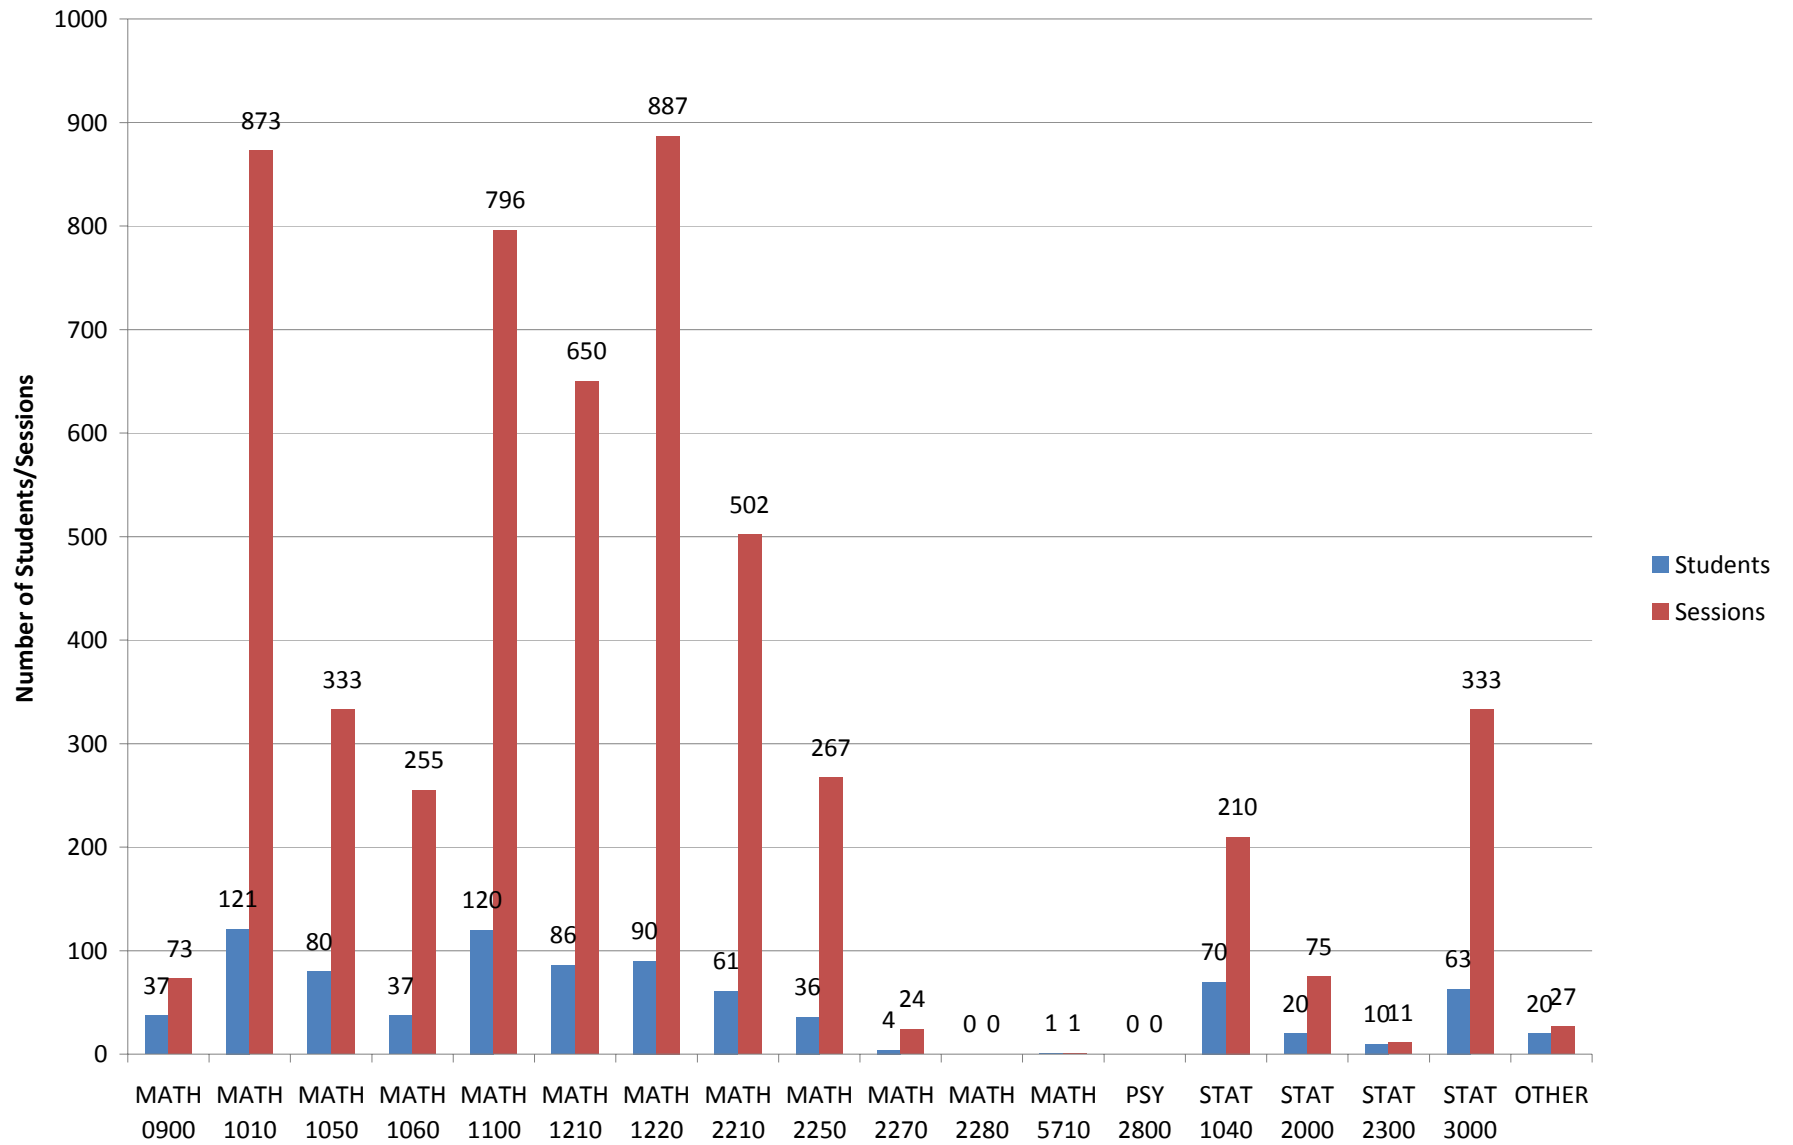

Math & Stats Tutoring - Fall 2008