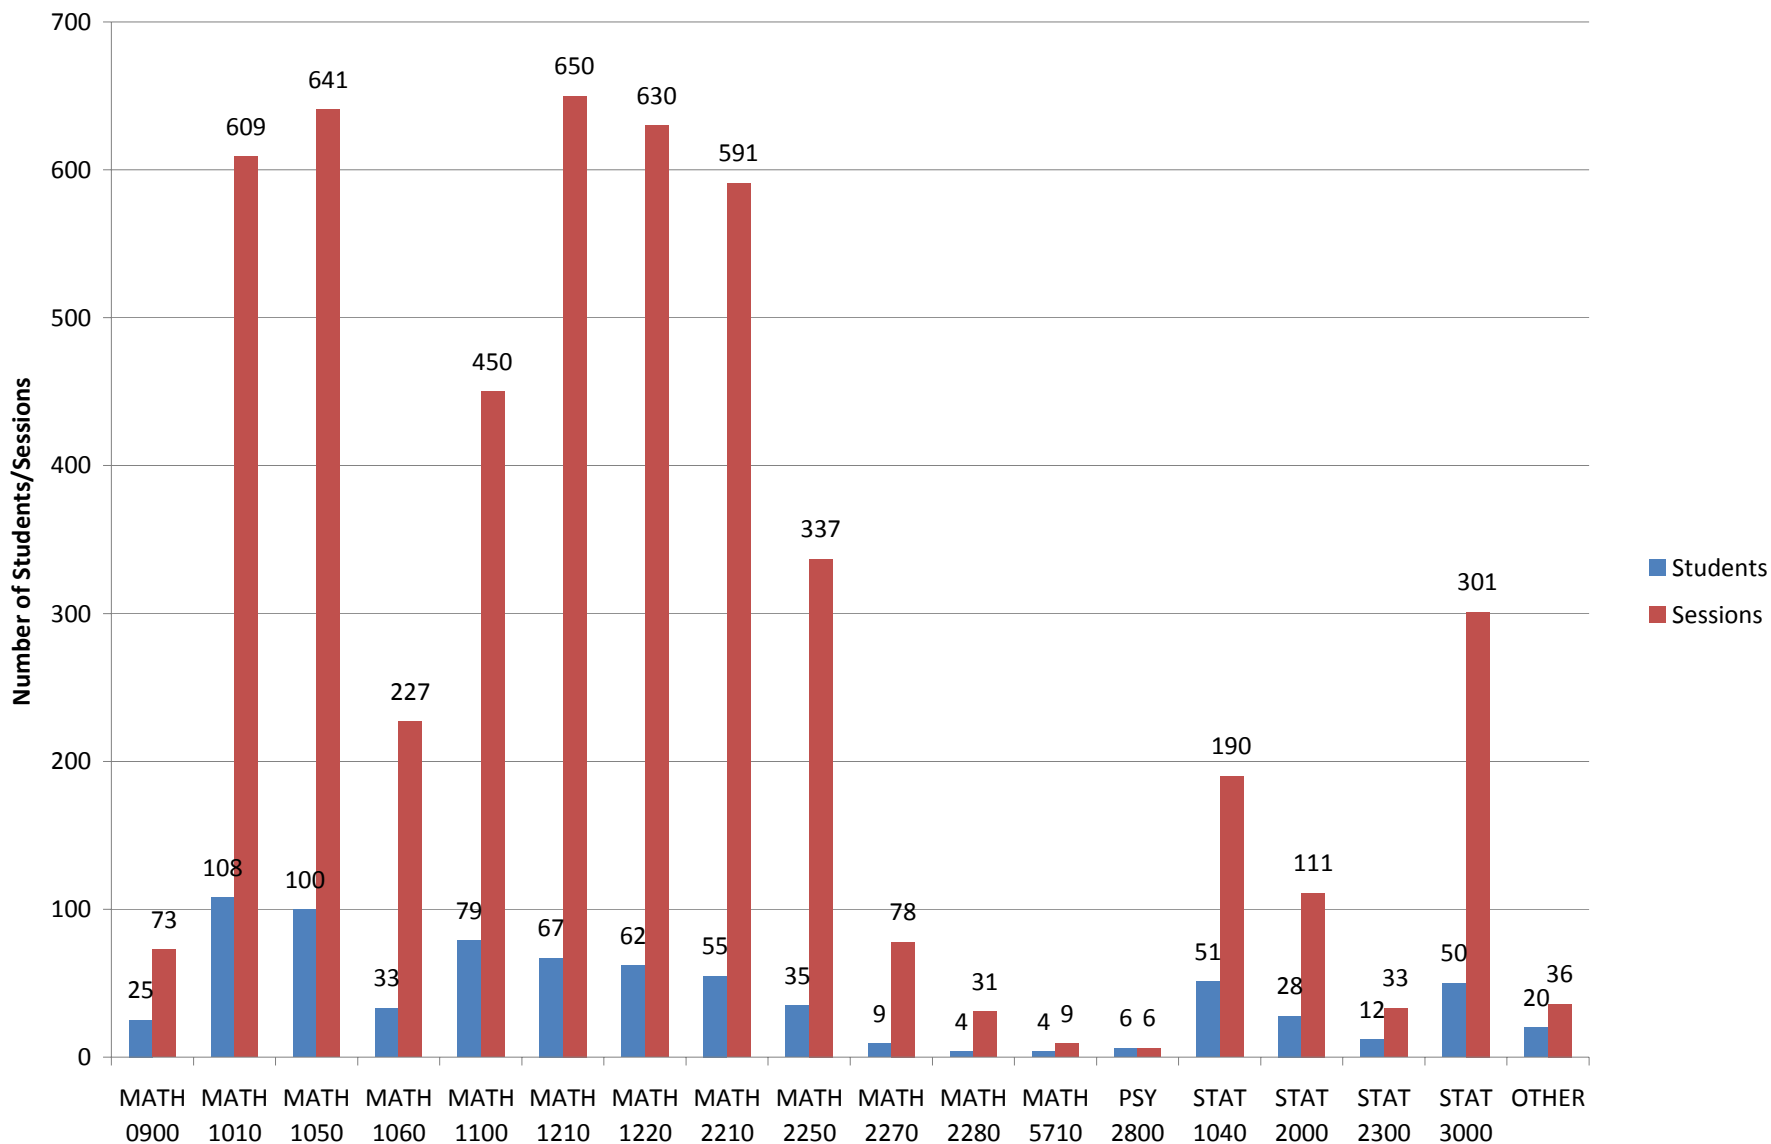

Math & Stats Tutoring - Spring 2009