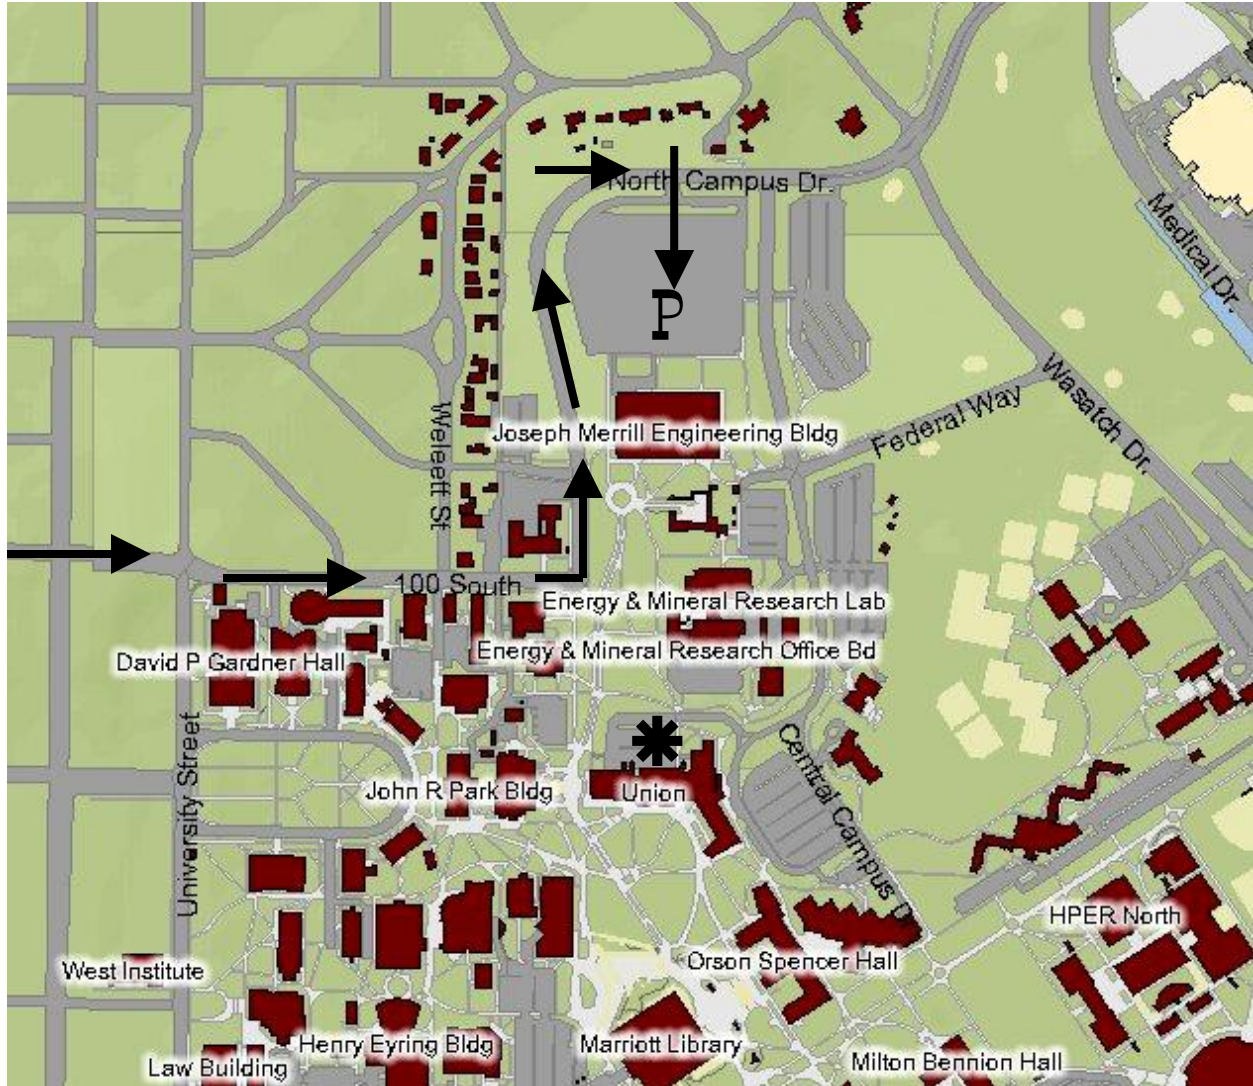

# Utah Statewide Teacher Recruiting Fair

University of Utah, Olpin Union Ballroom  
Tuesday, March 17, 2009, 9:00 a.m. – 3:00 p.m.

## How to Get to the Fair:

**From I-15 southbound:** Take the eastbound 600 North exit. At 300 West turn right, proceeding approximately 1.5 miles south until you reach 100 South. Turn left, proceeding east on 100 South for approximately 1.5 miles until you reach 1460 East. After 1460 East, 100 South turns into North Campus Drive. Follow the Parking Signs for Teachers and Recruiters. (There is a reserved lot for Teachers to park free, Only School District Recruiters will receive validations for parking in the visitor's parking lot.)

P Teacher parking lot