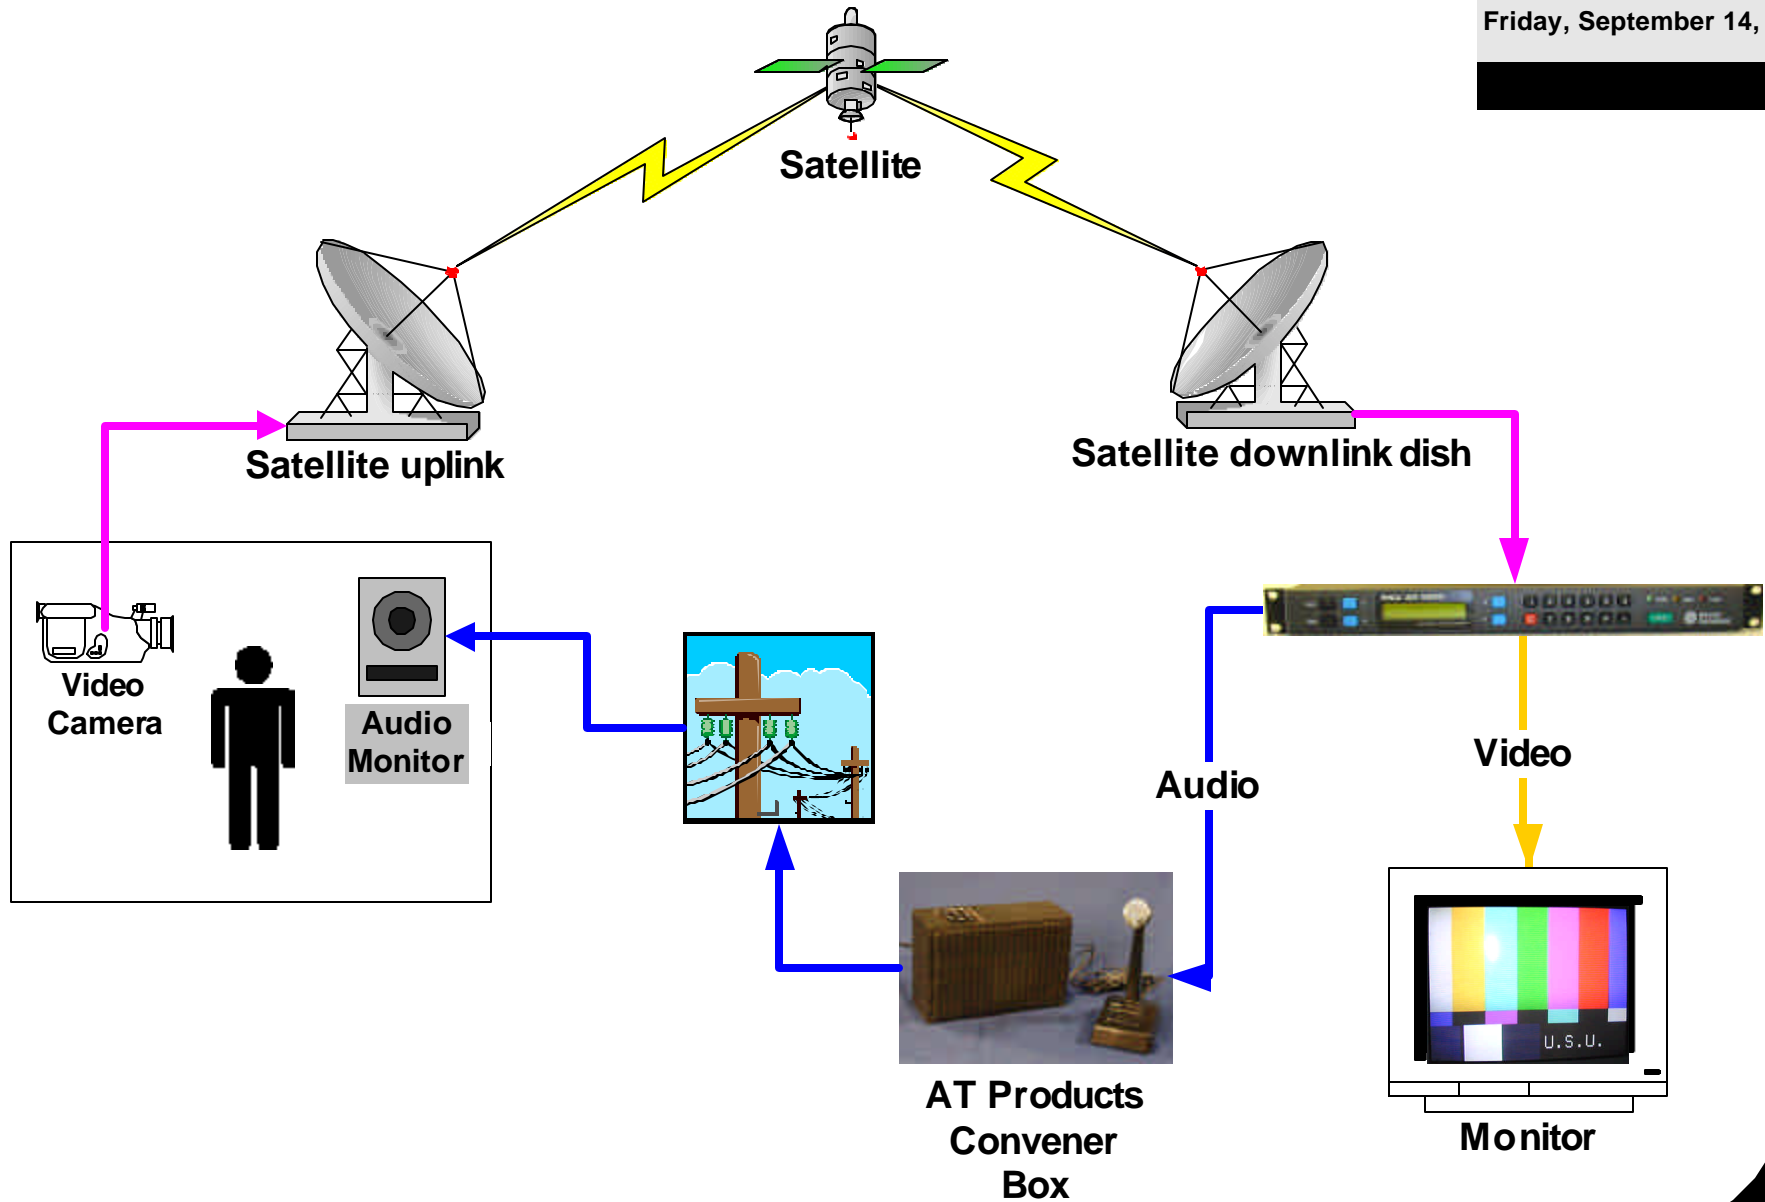

Satellite System Operational Diagram

Friday, September 14, 2001

CME Backhaul Event Functional Diagram

Friday, September 14, 2001

CME Event With Satellite

Friday, September 14, 2001

CME Window

EVENT #15597897 USU HUM1010