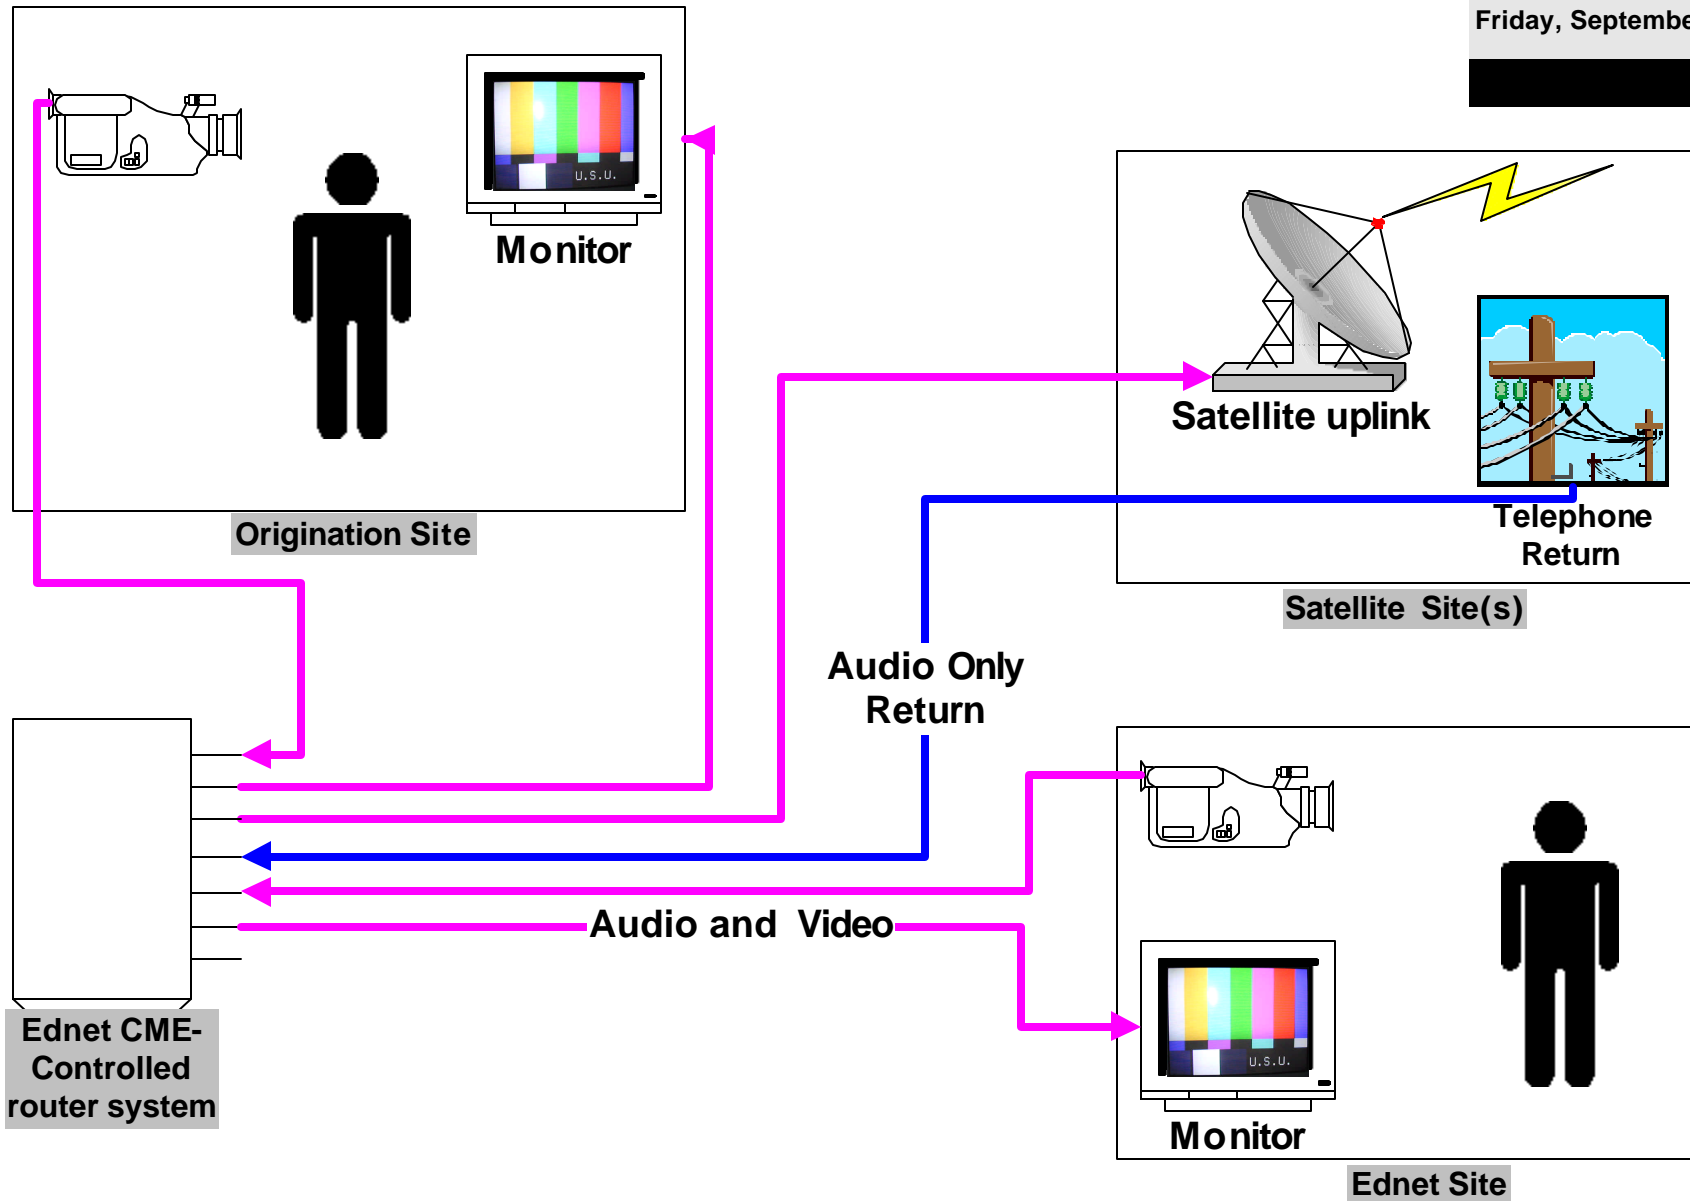

Satellite System Operational Diagram

Friday, September 14, 2001

CME Backhaul Event Functional Diagram

Friday, September 14, 2001

CME Event With Satellite

Friday, September 14, 2001

CME Window

EVENT #15597897 USU HUM1010