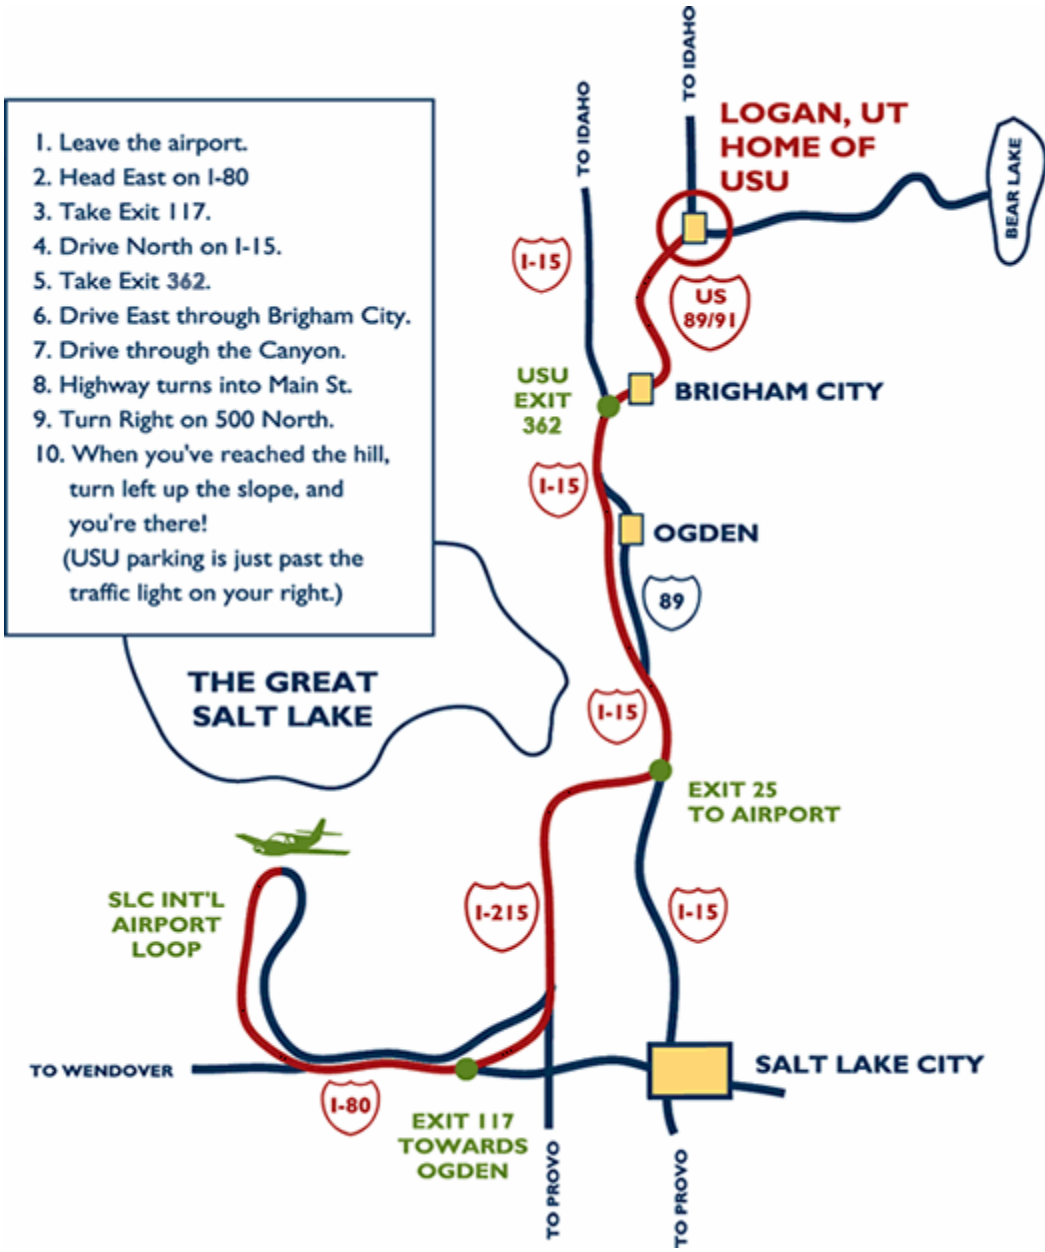

1. Leave the airport.
2. Head East on I-80
3. Take Exit 117.
4. Drive North on I-15.
5. Take Exit 362.
6. Drive East through Brigham City.
7. Drive through the Canyon.
8. Highway turns into Main St.
9. Turn Right on 500 North.
10. When you've reached the hill, turn left up the slope, and you're there!
(USU parking is just past the traffic light on your right.)

THE GREAT SALT LAKE

SLC INT'L AIRPORT LOOP

LOGAN, UT HOME OF USU

BRIGHAM CITY

OGDEN

SALT LAKE CITY

USU EXIT 362

EXIT 25 TO AIRPORT

EXIT 117 TOWARDS OGDEN

TO IDAHO

TO IDAHO

TO PROVO

TO PROVO

TO WENDOVER

BEAR LAKE