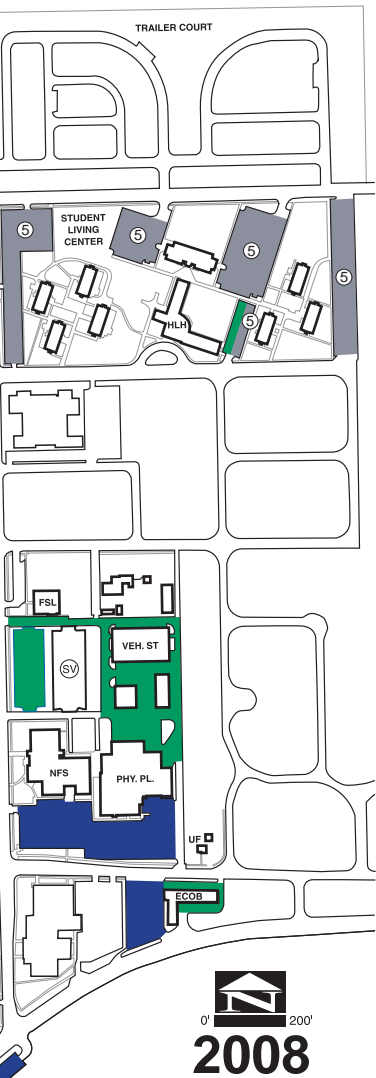

Student Parking Areas

- BLUE** permit holders may park in any Blue or Yellow parking area.
- YELLOW** permit holders may park in any Yellow parking area.
- GRAY 1-7** (Resident Parking) permit holders may park in their designated numbered lot or Yellow parking area.

Misc. Parking Areas

- PUBLIC PAY PARKING**
Rates are posted at each site.
- STATE VEHICLE PARKING**

Staff Parking Areas

- GOLD** permit holders may park in any Gold, Green or Yellow parking area.
- BROWN** permit holders may park in any Brown, Green or Yellow parking area.
- PURPLE** permit holders may park in any Purple, Green or Yellow parking area.
- RED** permit holders may park in any Red, Orange, Green or Yellow parking area.
- ORANGE** permit holders may park in any Orange, Green or Yellow parking area.
- TEAL** permit holders may park in any Teal, Green or Yellow parking area.
- BLACK** permit holders may park in any Black, Green or Yellow parking area.
- GREEN** permit holders may park in any Green or Yellow parking area.