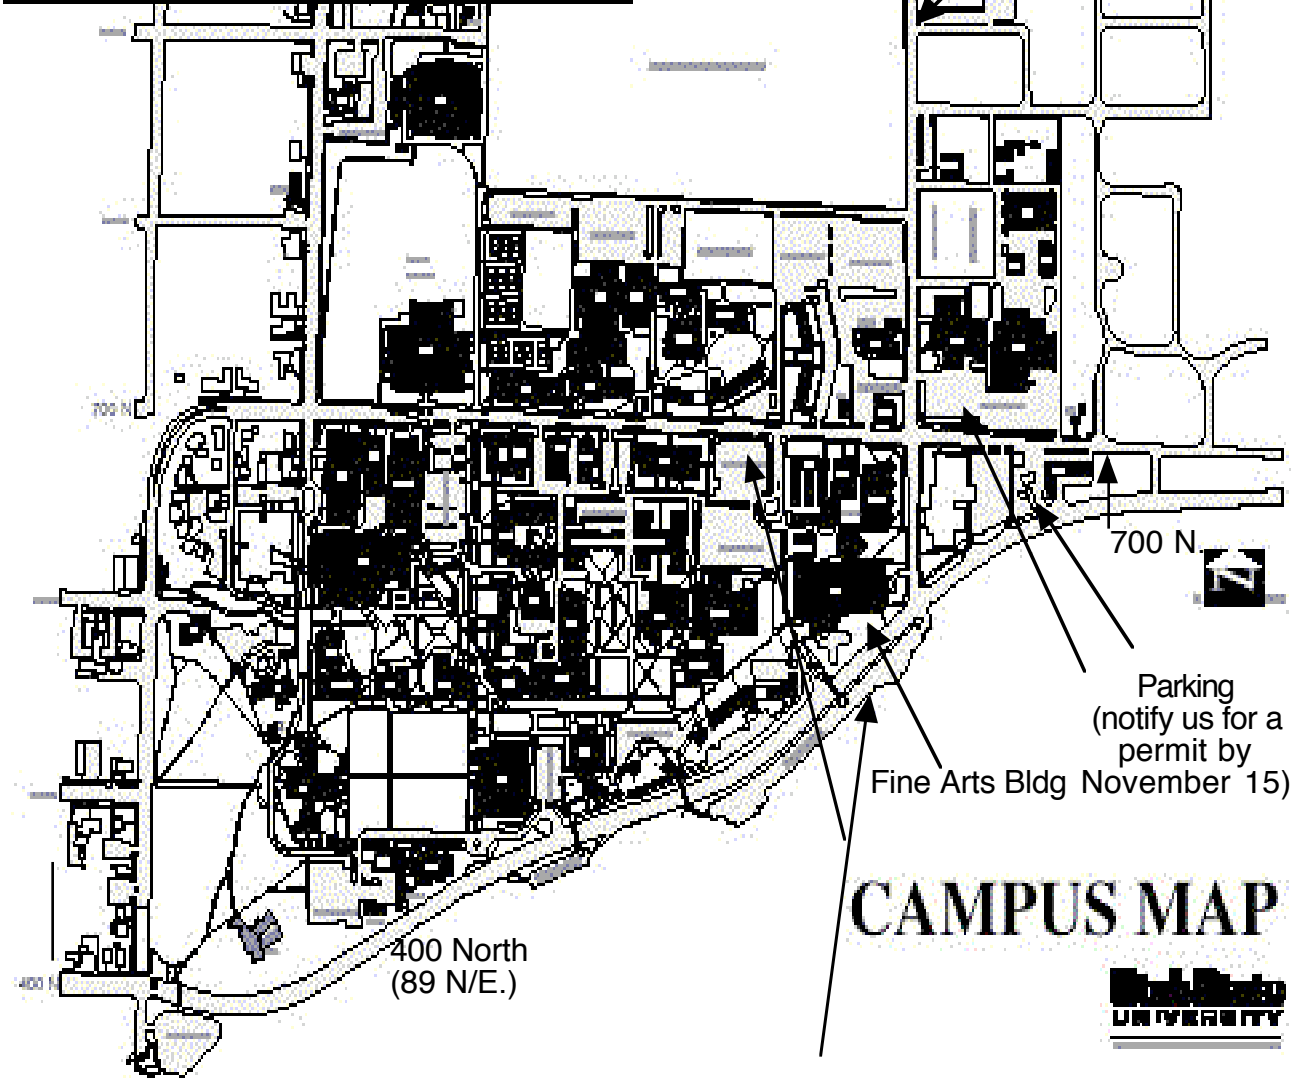

**From the South/West:** 89 N. becomes Main Street in Logan. East on 400 N. to 1200 E.

Parking  
(notify us for a permit by  
Fine Arts Bldg November 15)

# CAMPUS MAP

free parking after 5:00 on Friday  
(concert parking)