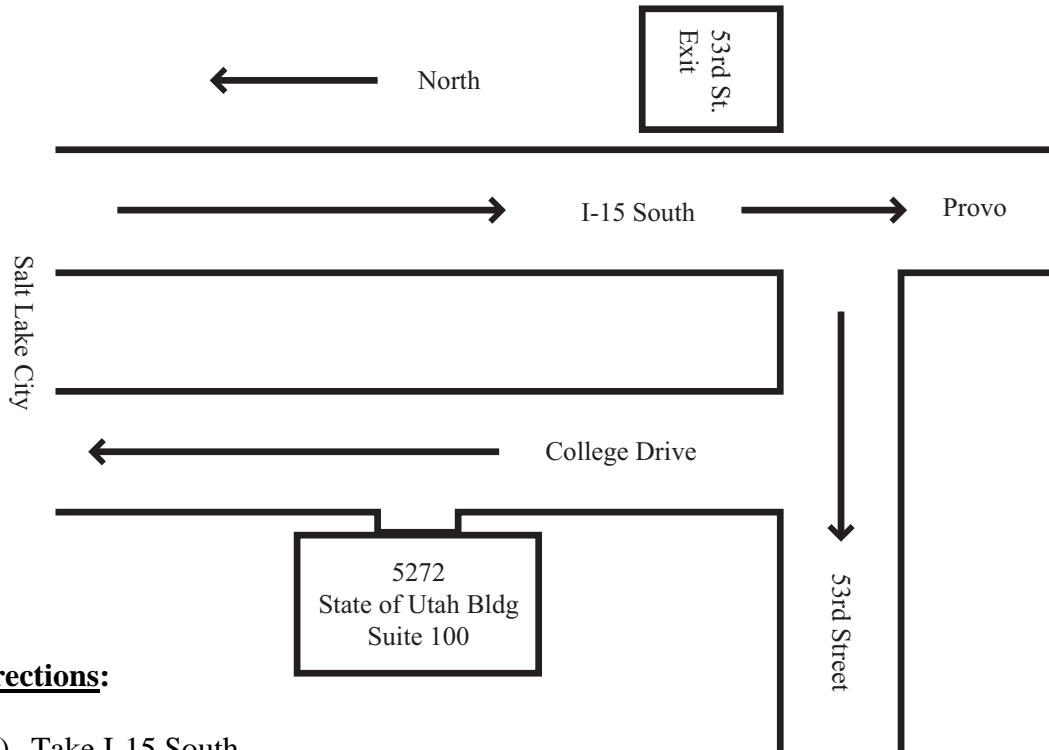

Office of International Students and Scholars
**Directions to the
Department of Homeland Security**
Salt Lake City, Utah

Directions:

- 1) Take I-15 South
- 2) Exit at the 53rd South Street Exit
- 3) Turn right at the stop light (College Drive)
- 4) The DHS office is located in a black building on the left hand side of the street (State of Utah Building, 5272 South College Drive, Suite 100).

DHS Open Hours: Monday, Wednesday, Thursday and Friday from 8:30am to 2:30pm.

Other Locations

Northern Regional Service Center
Federal Building and Courthouse
100 Centennial Mall North, Room 393
Lincoln, Nebraska 68508

US Department of Labor
1961 Stout Street, 16th Floor
Denver, CO 80294
Phone: 303-844-4613