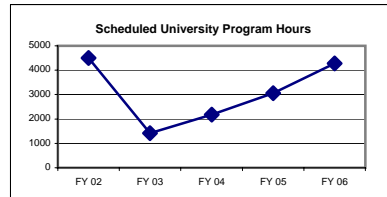

TAGGART STUDENT CENTER

Goal # 1 - Student Focused