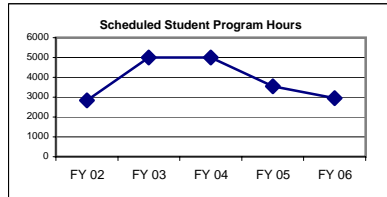

TAGGART STUDENT CENTER

Goal # 1 - Student Focused