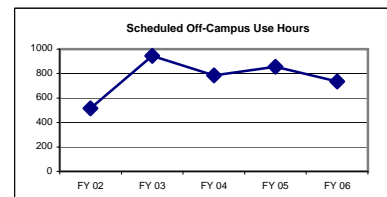

TAGGART STUDENT CENTER

Goal # 1 - Student Focused