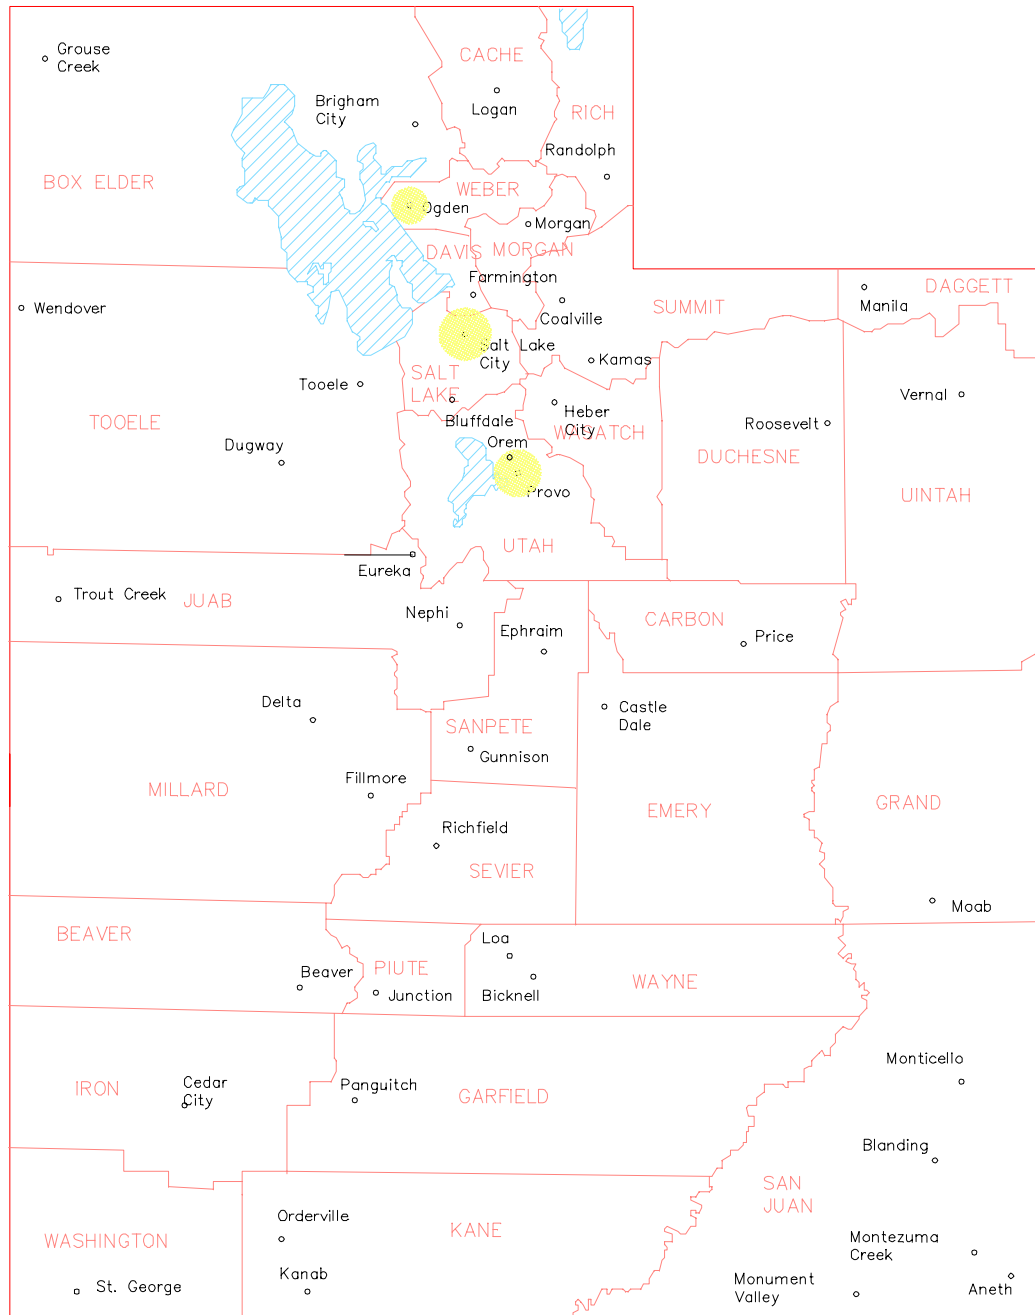

UTAH EDUCATION NETWORK

UENSS Satellite Receive

Site Locations

Map Shows Current Site Locations In State, 10 Out of State (Not Shown), 283 Active Receivers, Approximately 200 Classrooms Total

REVISED: April 25, 2003