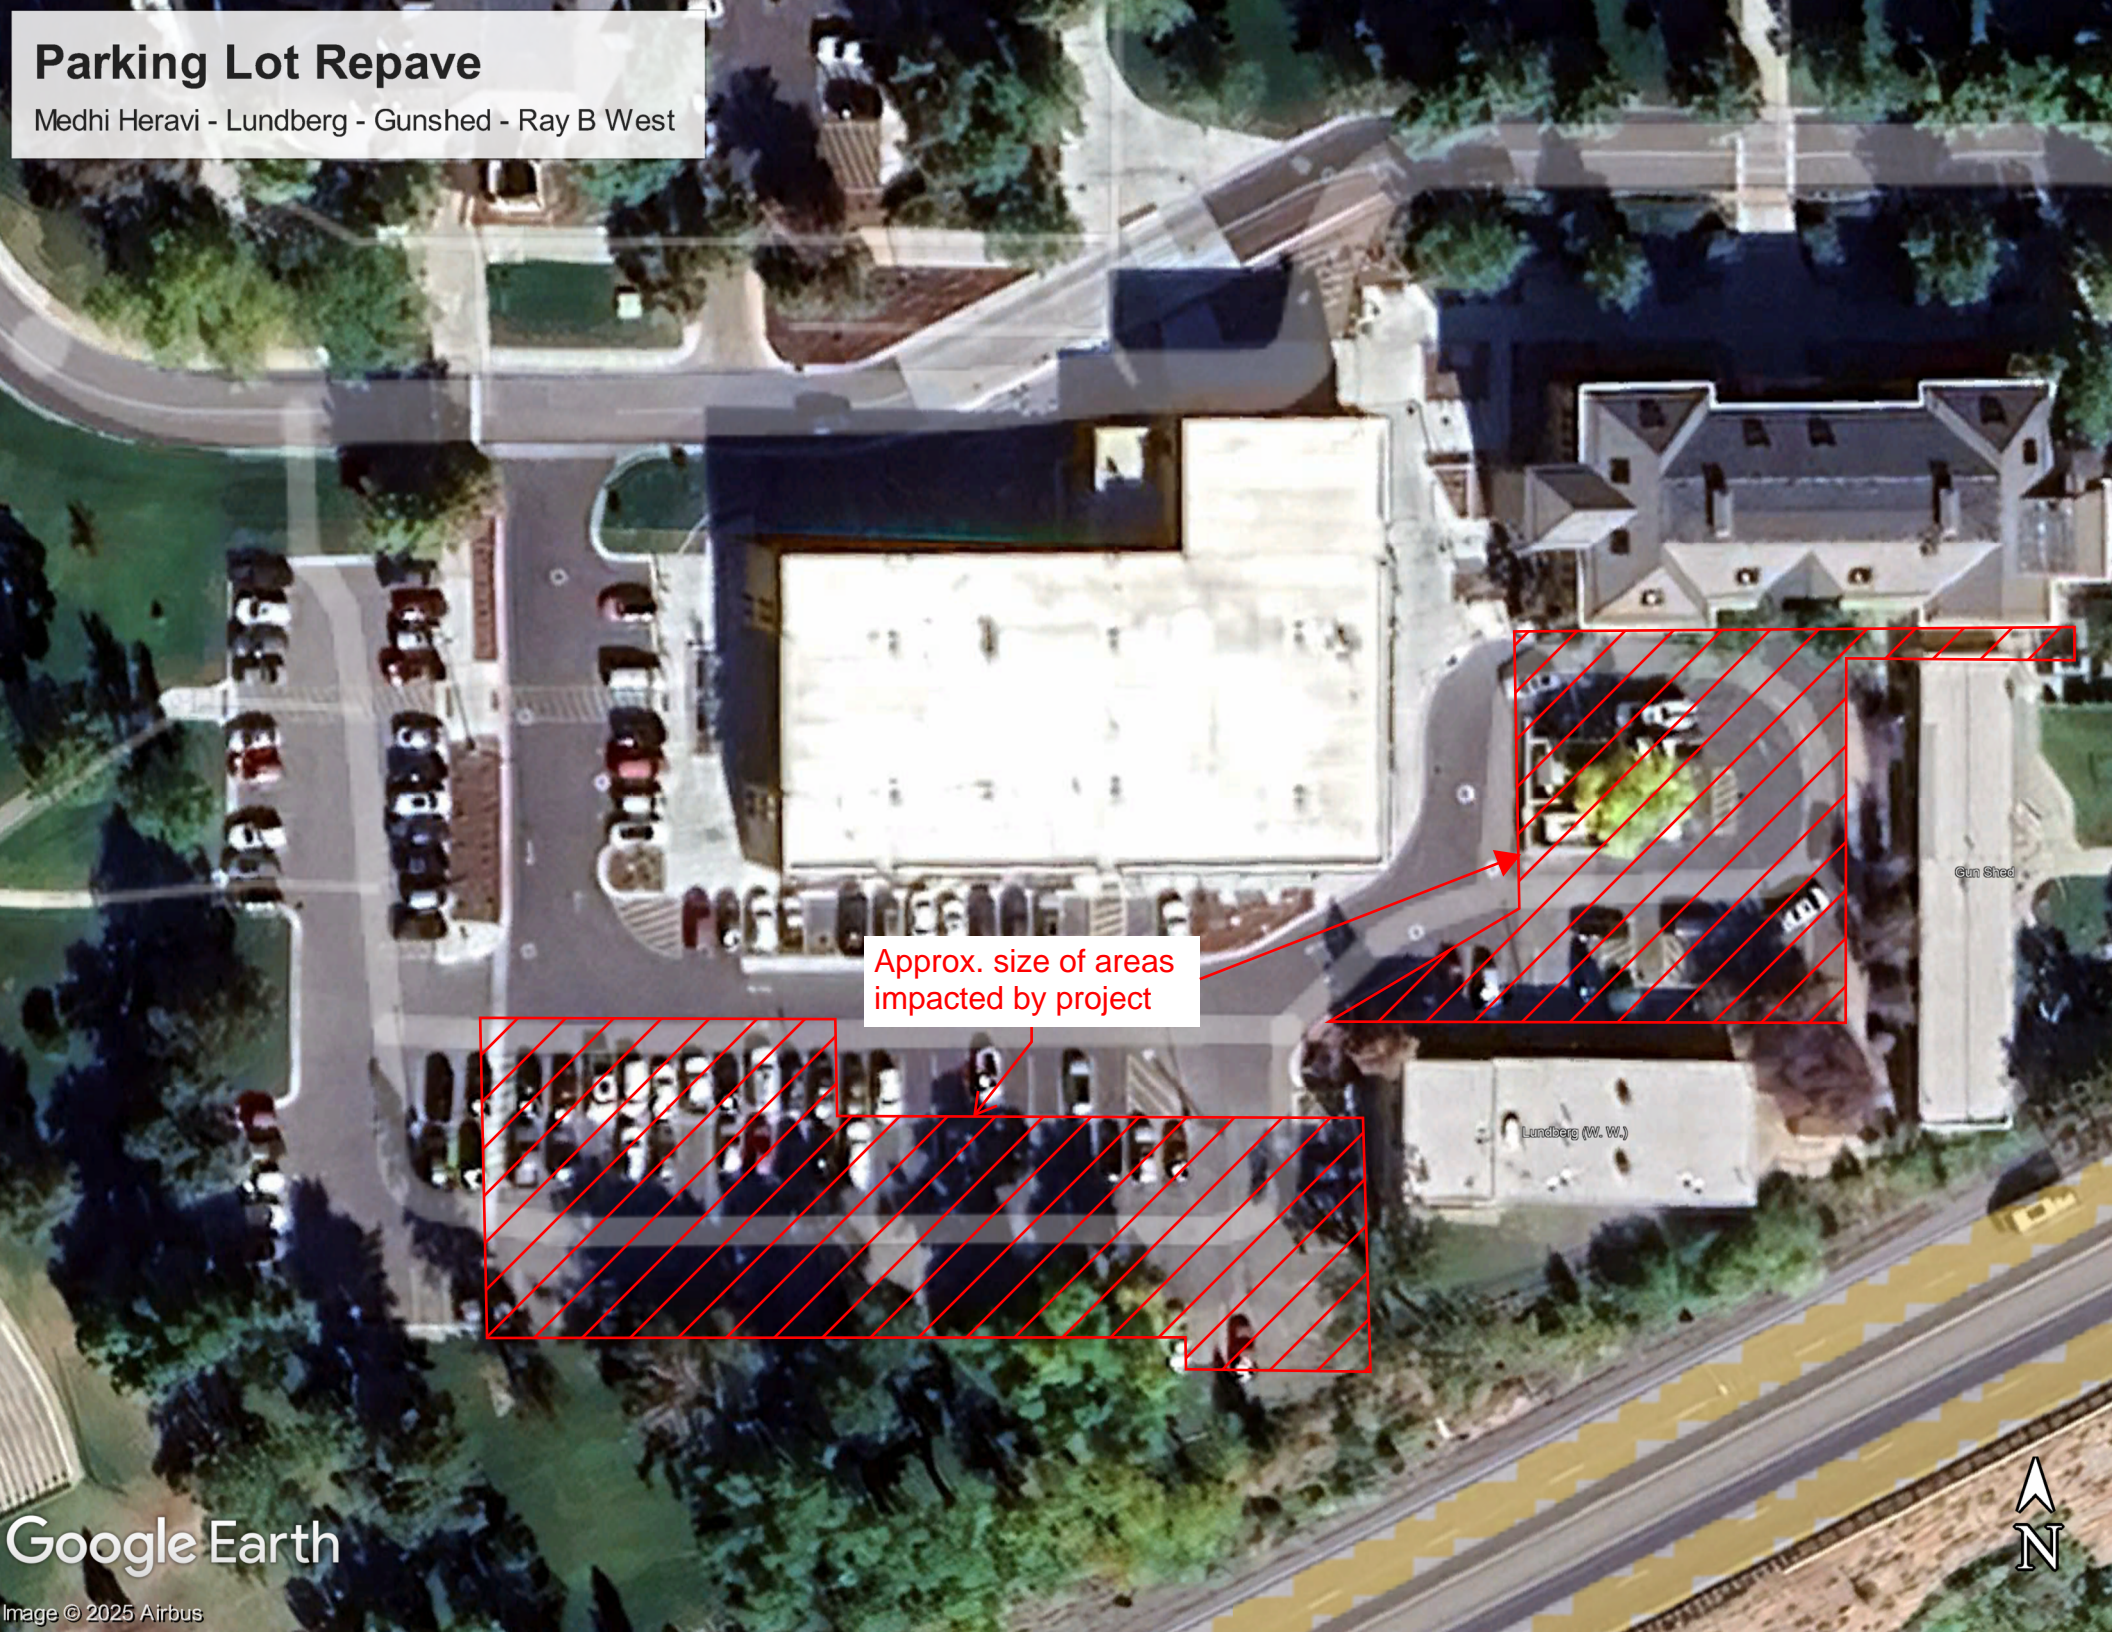

Parking Lot Repave

Medhi Heravi - Lundberg - Gunshed - Ray B West

Approx. size of areas impacted by project