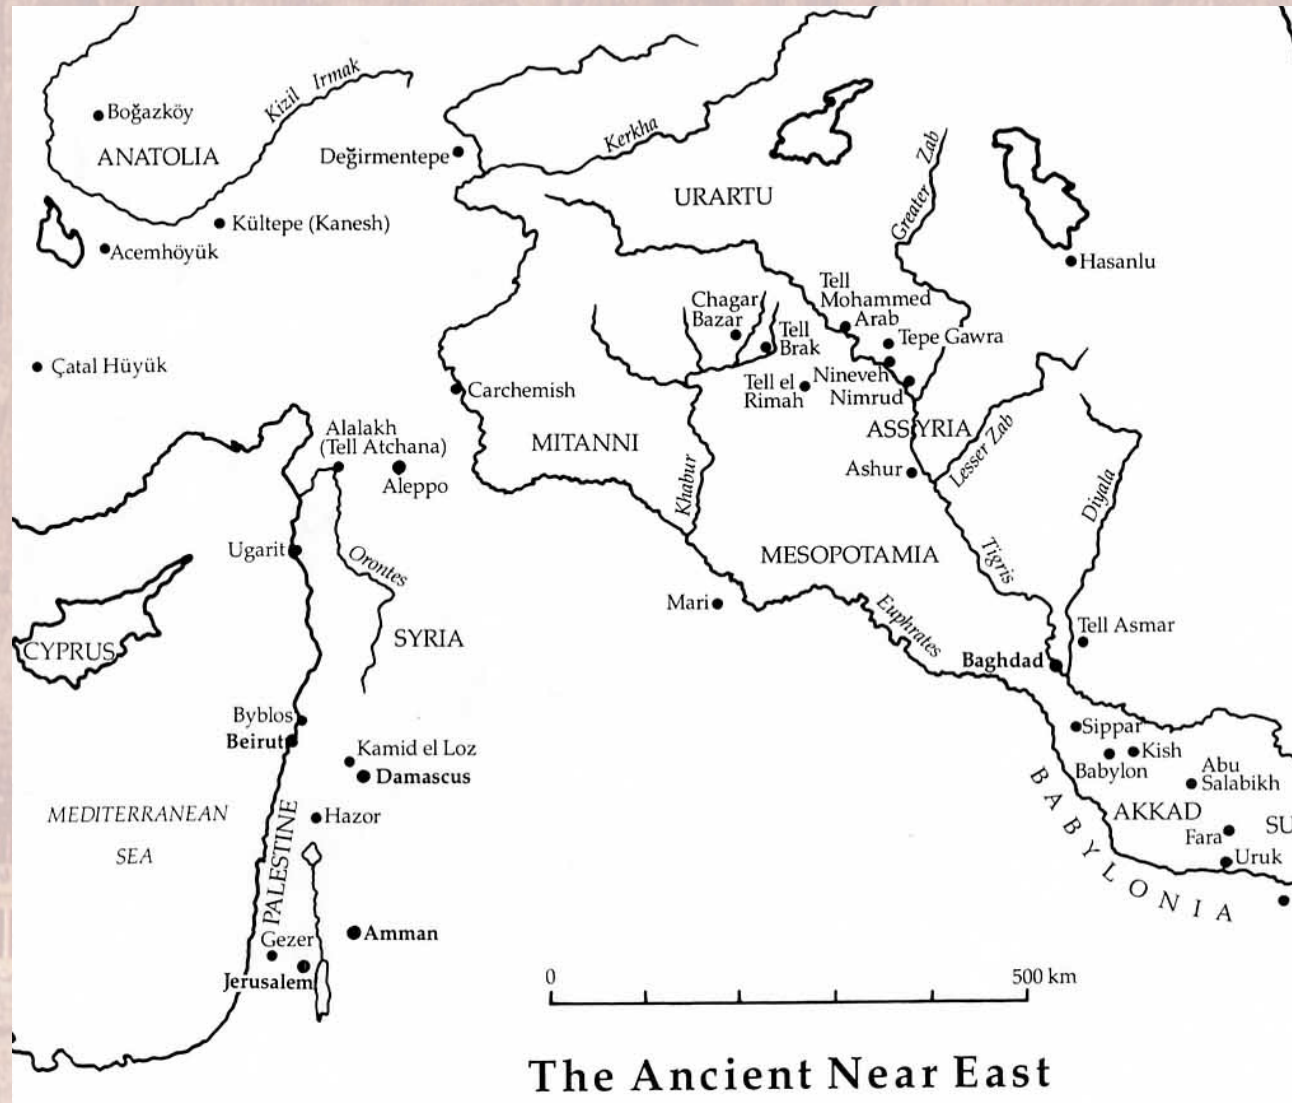

Mesopotamian Geography

- **Prehistoric Period (up to ca. 3000 BCE)**
- **Sumerians and Akkadians (3000-2000 BCE)**
- **Old Babylonians (2000-1600 BCE)**
- **Neo-Assyrians (1000-612 BCE)**
- **New Babylonians (612-539 BCE)**