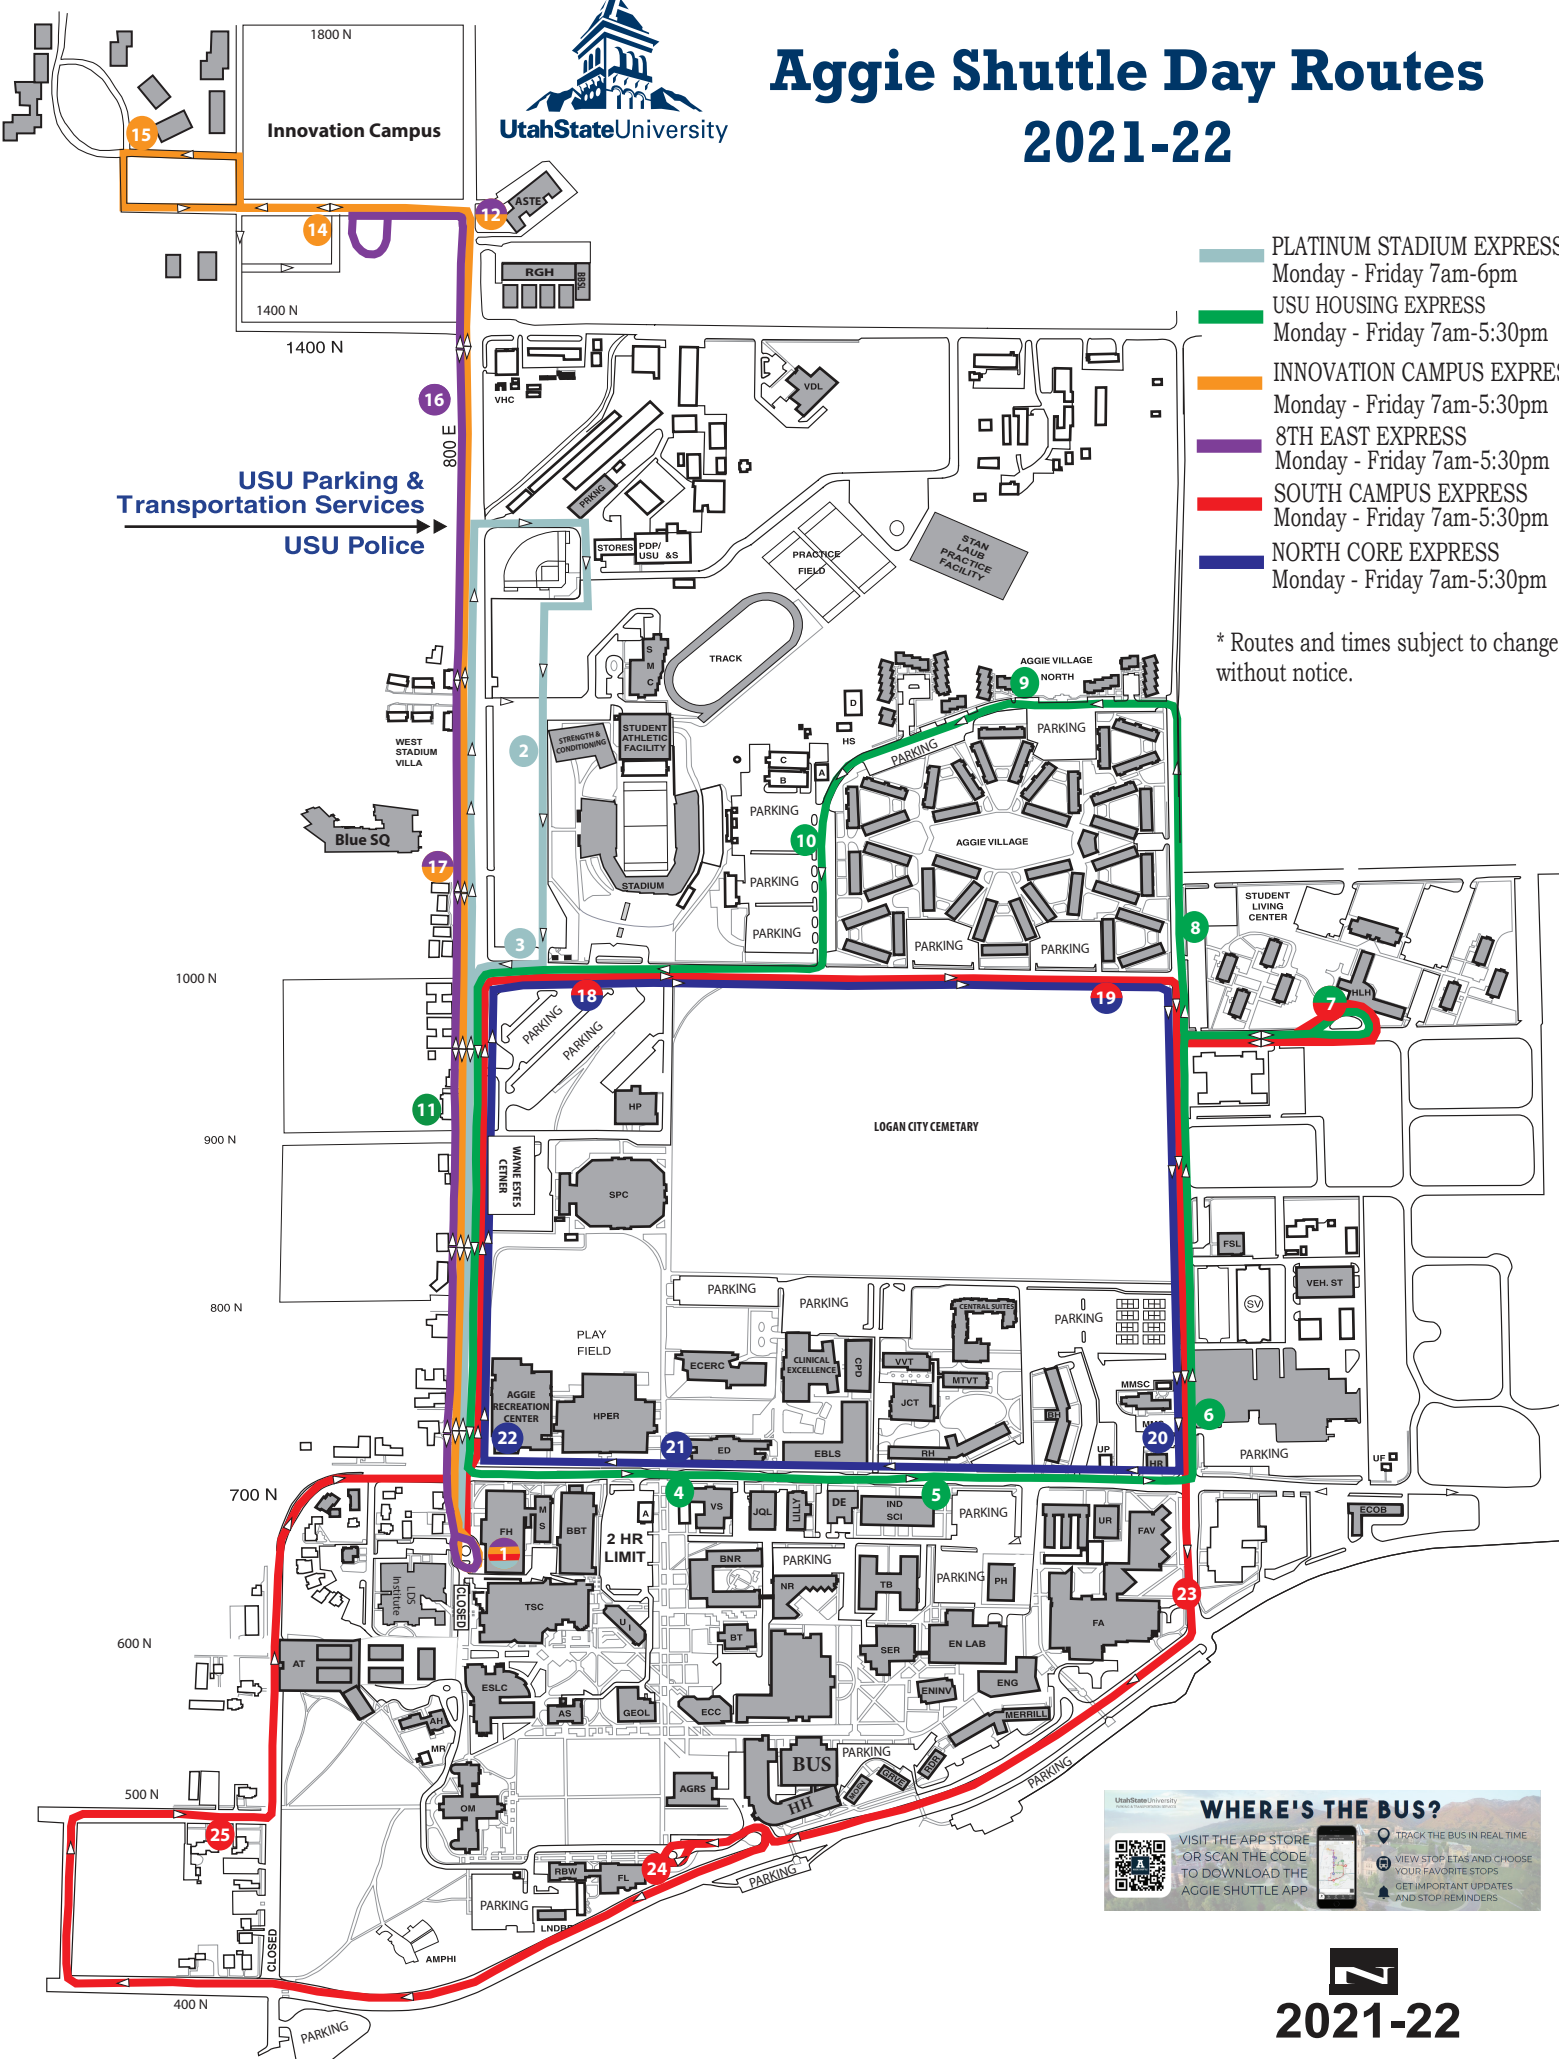

# Aggie Shuttle Day Routes 2021-22

- PLATINUM STADIUM EXPRESS  
Monday - Friday 7am-6pm
- USU HOUSING EXPRESS  
Monday - Friday 7am-5:30pm
- INNOVATION CAMPUS EXPRESS  
Monday - Friday 7am-5:30pm
- 8TH EAST EXPRESS  
Monday - Friday 7am-5:30pm
- SOUTH CAMPUS EXPRESS  
Monday - Friday 7am-5:30pm
- NORTH CORE EXPRESS  
Monday - Friday 7am-5:30pm

\* Routes and times subject to change without notice.

**USU Parking & Transportation Services**  
**USU Police**

**WHERE'S THE BUS?**

VISIT THE APP STORE OR SCAN THE CODE TO DOWNLOAD THE AGGIE SHUTTLE APP

TRACK THE BUS IN REAL TIME  
VIEW STOP ETAS AND CHOOSE YOUR FAVORITE STOPS  
GET IMPORTANT UPDATES AND STOP REMINDERS